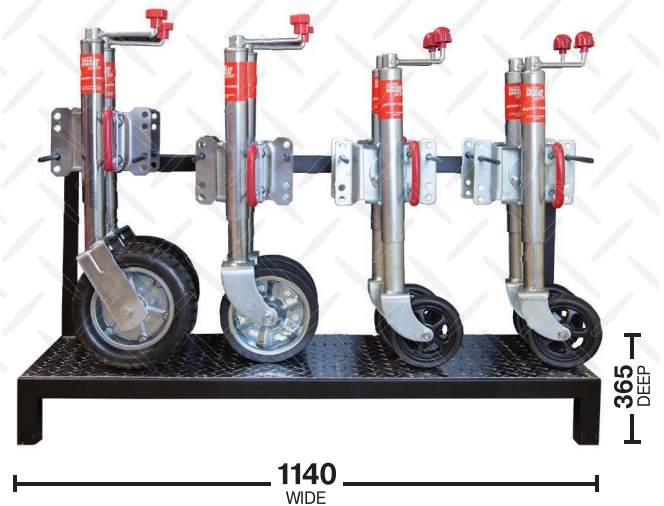

JOCKEY WHEEL STANDS

RRJOCKEYWHEELSTAND1100

FREESTANDING

RRJOCKEYWHEELSTAND1140

FITS INSIDE 1200mm WIDE BAY

RRJOCKEYWHEELSTAND860

FITS INSIDE 930mm WIDE BAY

JOCKEY WHEEL RANGE

RRJOCKEYWHEELSTAND1100

STOCK CODE	DESCRIPTION	QTY
R2112A	Jockey Wheel 6" Swivel Ubolt Clamp 350kg	6
R2124A	Jockey Wheel 8" Swing Away Ubolt Clamp 350kg	3
R2114UB	Jockey Wheel 10" Swing Away Ubolt Clamp 350kg	3

RRJOCKEYWHEELSTAND1140

STOCK CODE	DESCRIPTION	QTY
R2112A	Jockey Wheel 6" Swivel Ubolt Clamp 350kg	4
R2124A	Jockey Wheel 8" Swing Away Ubolt Clamp 350kg	2
R2114UB	Jockey Wheel 10" Swing Away Ubolt Clamp 350kg	2

JACK STAND RANGE

STOCK CODE	DESCRIPTION	QTY
R2105A	Jockey Stand 20" Shaft with Clamp	3
R2105B	Jockey Stand 27" Shaft with Clamp	3
R2105D	Jack Stand 1.3TN Top Wind Tube Mount	3
R2121B	455 Adjustable Leg Quick Release Black	3