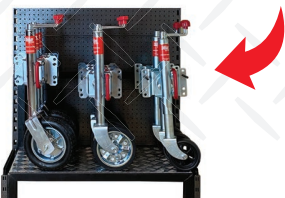

JOCKEY WHEEL STANDS

RRJOCKEYWHEELSTAND1100

FREESTANDING

RRJOCKEYWHEELSTAND1140

FITS INSIDE 1200mm WIDE BAY

RRJOCKEYWHEELSTAND860

FITS INSIDE 930mm WIDE BAY

JOCKEY WHEEL RANGE

RRJOCKEYWHEELSTAND1100

STOCK CODE	DESCRIPTION	QTY
R2112A	Jockey Wheel 6" Swivel Ubolt Clamp 350kg	6
R2124A	Jockey Wheel 8" Swing Away Ubolt Clamp 350kg	3
R2114UB	Jockey Wheel 10" Swing Away Ubolt Clamp 350kg	3

RRJOCKEYWHEELSTAND1140

STOCK CODE	DESCRIPTION	QTY
R2112A	Jockey Wheel 6" Swivel Ubolt Clamp 350kg	4
R2124A	Jockey Wheel 8" Swing Away Ubolt Clamp 350kg	2
R2114UB	Jockey Wheel 10" Swing Away Ubolt Clamp 350kg	2

JACK STAND RANGE

STOCK CODE	DESCRIPTION	QTY
R2105A	Jockey Stand 20" Shaft with Clamp	3
R2105B	Jockey Stand 27" Shaft with Clamp	3
R2105D	Jack Stand 1.3TN Top Wind Tube Mount	3
R2121B	455 Adjustable Leg Quick Release Black	3