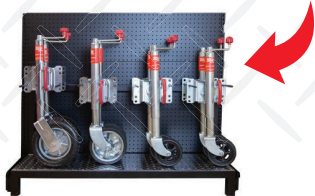

JOCKEY WHEEL STANDS

RRJOCKEYWHEELSTAND1100

FREESTANDING

RRJOCKEYWHEELSTAND1140

FITS INSIDE 1200mm WIDE BAY

RRJOCKEYWHEELSTAND860

FITS INSIDE 930mm WIDE BAY

JOCKEY WHEEL RANGE

RRJOCKEYWHEELSTAND1100

STOCK CODE	DESCRIPTION	QTY
R2112A	Jockey Wheel 6" Swivel Ubolt Clamp 350kg	6
R2124A	Jockey Wheel 8" Swing Away Ubolt Clamp 350kg	3
R2114UB	Jockey Wheel 10" Swing Away Ubolt Clamp 350kg	3

RRJOCKEYWHEELSTAND1140

STOCK CODE	DESCRIPTION	QTY
R2112A	Jockey Wheel 6" Swivel Ubolt Clamp 350kg	4
R2124A	Jockey Wheel 8" Swing Away Ubolt Clamp 350kg	2
R2114UB	Jockey Wheel 10" Swing Away Ubolt Clamp 350kg	2

JACK STAND RANGE

STOCK CODE	DESCRIPTION	QTY
R2105A	Jockey Stand 20" Shaft with Clamp	3
R2105B	Jockey Stand 27" Shaft with Clamp	3
R2105D	Jack Stand 1.3TN Top Wind Tube Mount	3
R2121B	455 Adjustable Leg Quick Release Black	3