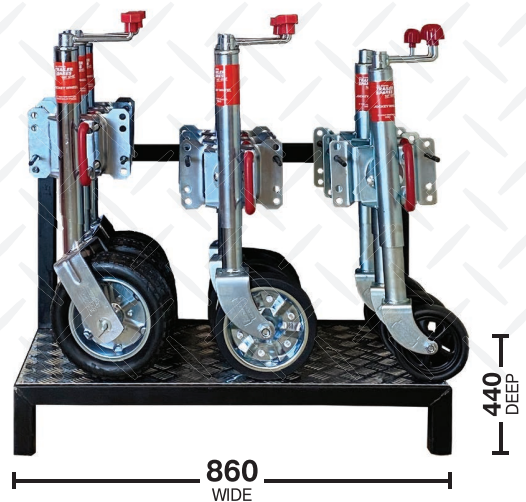

JOCKEY WHEEL STANDS

RRJOCKEYWHEELSTAND1100

FREESTANDING

RRJOCKEYWHEELSTAND1140

FITS INSIDE 1200mm WIDE BAY

RRJOCKEYWHEELSTAND860

FITS INSIDE 930mm WIDE BAY

JOCKEY WHEEL RANGE

RRJOCKEYWHEELSTAND1100

STOCK CODE	DESCRIPTION	QTY
R2112A	Jockey Wheel 6" Swivel Ubolt Clamp 350kg	6
R2124A	Jockey Wheel 8" Swing Away Ubolt Clamp 350kg	3
R2114UB	Jockey Wheel 10" Swing Away Ubolt Clamp 350kg	3

RRJOCKEYWHEELSTAND1140

STOCK CODE	DESCRIPTION	QTY
R2112A	Jockey Wheel 6" Swivel Ubolt Clamp 350kg	4
R2124A	Jockey Wheel 8" Swing Away Ubolt Clamp 350kg	2
R2114UB	Jockey Wheel 10" Swing Away Ubolt Clamp 350kg	2

JACK STAND RANGE

STOCK CODE	DESCRIPTION	QTY
R2105A	Jockey Stand 20" Shaft with Clamp	3
R2105B	Jockey Stand 27" Shaft with Clamp	3
R2105D	Jack Stand 1.3TN Top Wind Tube Mount	3
R2121B	455 Adjustable Leg Quick Release Black	3